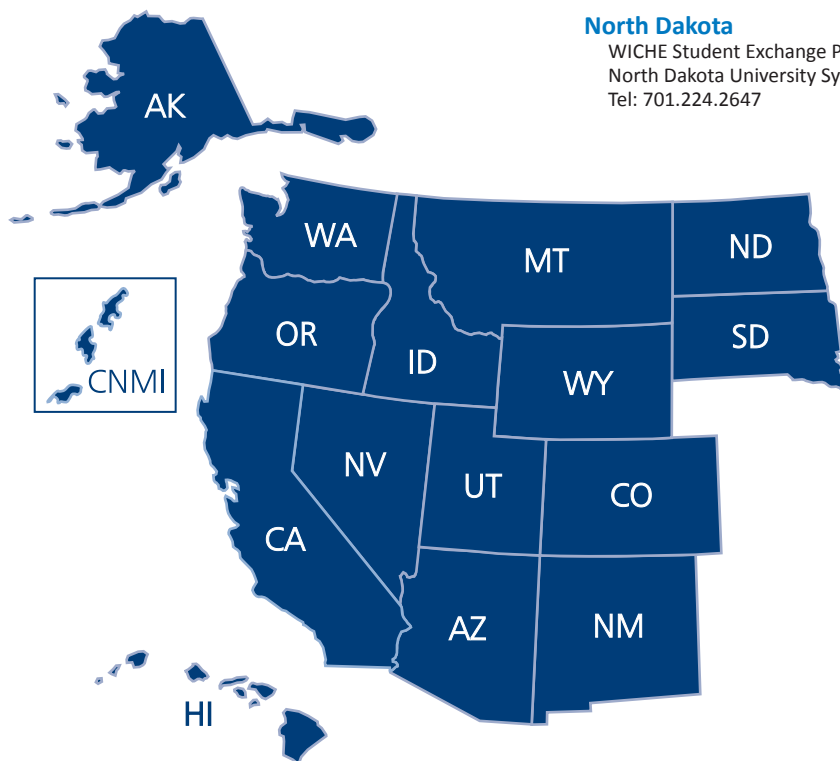

Wyoming

WICHE Student Exchange Program
University of Wyoming
Tel: 307.766.6704

09/16/2015

www.wiche.edu/wue

General questions may be addressed to info-sep@wiche.edu, or call us at 303.541.0270.